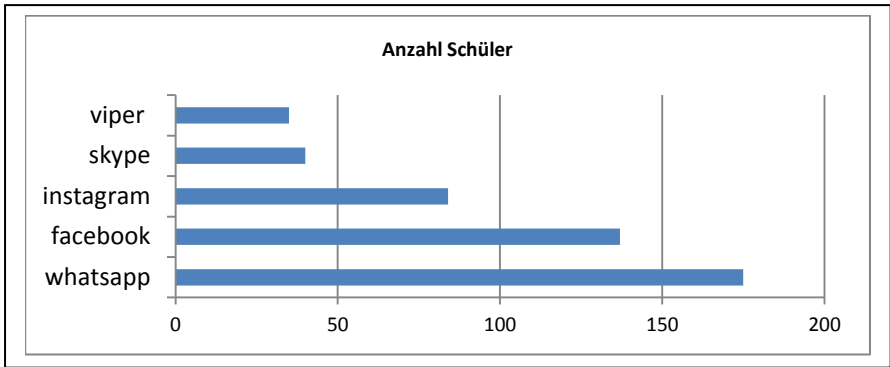

Brief Outline of the Survey Results

➤ number of respondents

	male	female	total
grade 9	22	36	58
grade 10	26	27	53
grade 11	23	31	54
grade 12	24	37	61
total	95	131	226

➤ average online time

➤ going online

➤ victim of cyber-bullying