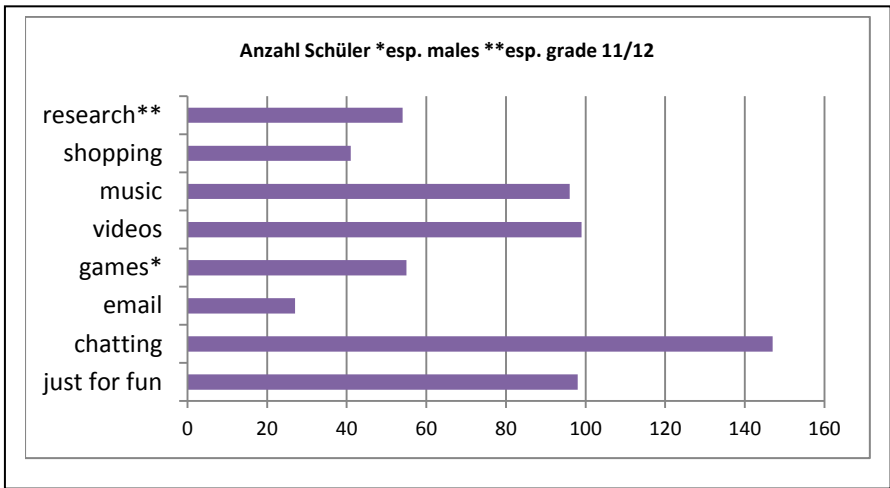

Brief Outline of the Survey Results

➤ number of respondents

	male	female	total
grade 9	22	36	58
grade 10	26	27	53
grade 11	23	31	54
grade 12	24	37	61
total	95	131	226

➤ average online time

➤ going online

➤ victim of cyber-bullying