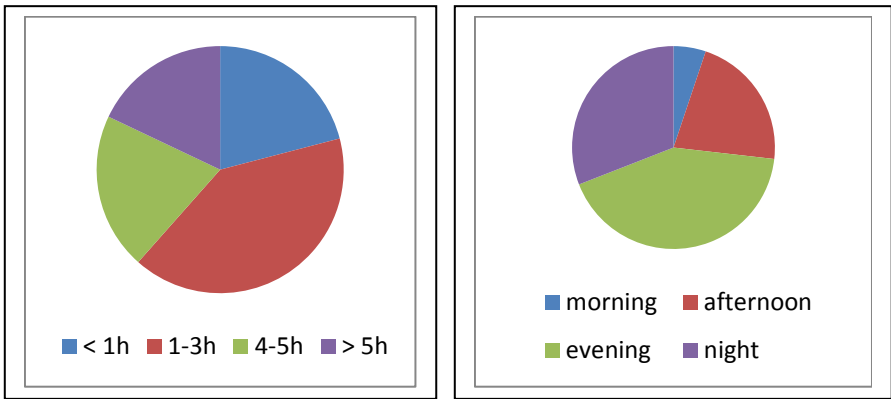

Brief Outline of the Survey Results

➤ number of respondents

	male	female	total
grade 9	22	36	58
grade 10	26	27	53
grade 11	23	31	54
grade 12	24	37	61
total	95	131	226

➤ average online time

➤ going online

➤ victim of cyber-bullying