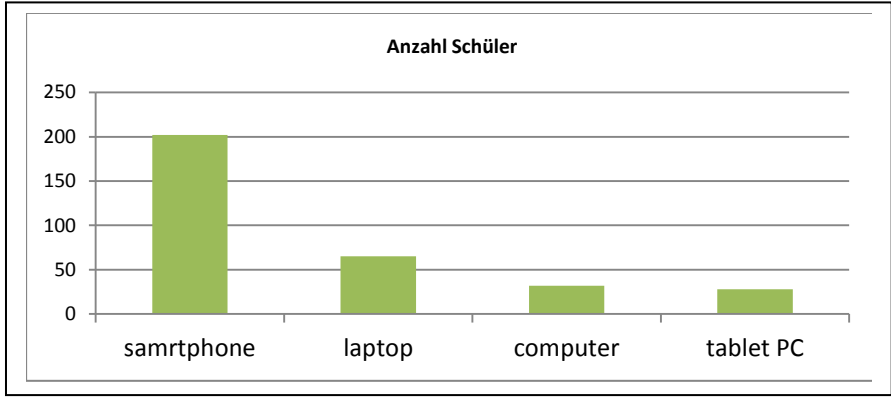

Brief Outline of the Survey Results

➤ number of respondents

	male	female	total
grade 9	22	36	58
grade 10	26	27	53
grade 11	23	31	54
grade 12	24	37	61
total	95	131	226

➤ average online time

➤ going online

➤ victim of cyber-bullying