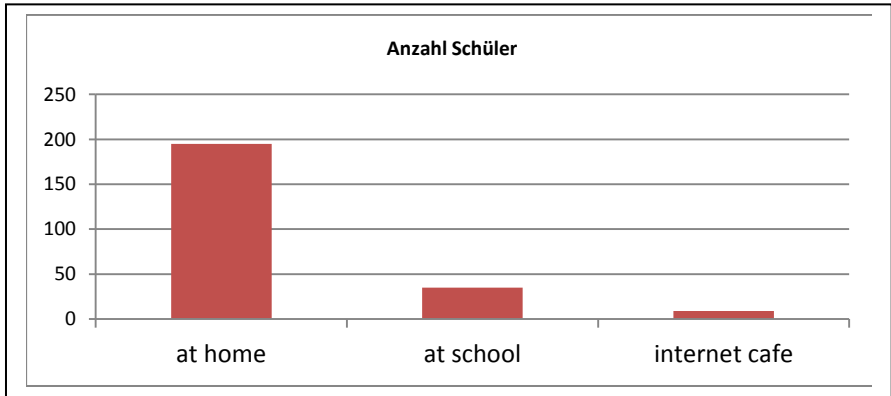

Brief Outline of the Survey Results

➤ number of respondents

	male	female	total
grade 9	22	36	58
grade 10	26	27	53
grade 11	23	31	54
grade 12	24	37	61
total	95	131	226

➤ average online time

➤ going online

➤ victim of cyber-bullying